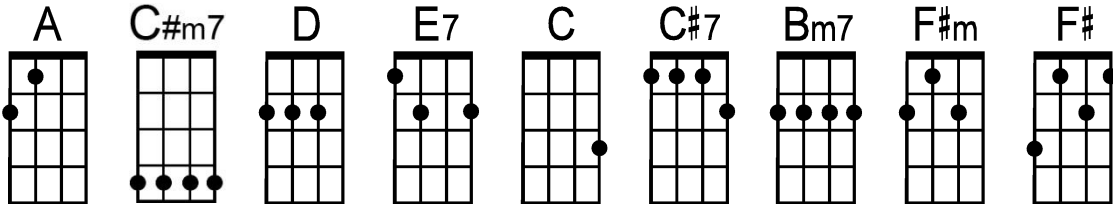

A Summer Song (original key of A)

by Chad Stuart and Clive Metcalfe (1964)

Intro: A . C#m7 . | D . E7 . | A . C#m7 . | D . E7 . |

A . C#m7 . | D . E7 . | A . C#m7 . | D .
Trees_____ swaying in the sum-mer— breeze_____

E7 . | A . C#m7 . | D . E7 . | A . C#m7 . | D . E7 . |
I'll think of summer days— a- gain_____ and dream of you_____

A . C . | D . A . |

Chorus: **D** . . . | **E7** . . . | **A** . . . | **F#m** . . . |
 They say that all good things must end— some day—

D . . . | **E7** . . . | **F#m\ - \ -** | **F#m\ - \ -**
 Au—turnn leaves— must fall—

— | **A** . . . | **C#7** . . .
 But don't you know— that it hurts me— so—

| **F#m** . . . | **C#m7** . **Bm7** . |
 To say good-bye to you—u-u-u—

E7 . | **A** . **C#m7** . | **D** . **E7** . | **A** . **C#m7** . | **D**
 I'll think of summer days— a-gain— and dream of you—

. **E7** . | **A** . **C#m7** . | **D** . **E7** . | **F#**
 And dream of you—